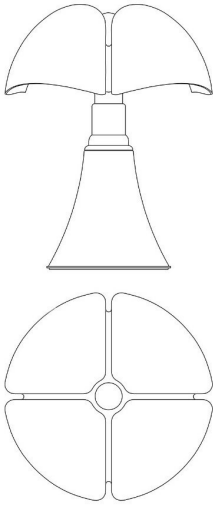

620/J/DIM/T/CL/BI minipistrello cordless

family:	cat_categories_name_3676, 3490	Body Color:	<input type="radio"/> other available colors <input checked="" type="radio"/>
Designers:	Gae Aulenti	Diffuser Color:	<input type="radio"/>
Utilization:	indoor	Body Materials:	stainless steel
Typology:	table lamps	Diffuser Materials:	opal white methacrylate
Certifications:			
Market:	This item is available in the following countries: EUROPE		

Dimensions

Width:	-	Hole Diameter:	-
Height:	35 cm	Hole Depth:	-
Length:	-	Net weight:	2,5 Kg
Depth:	-		
Diameter:	27 cm		

Light Source

Watt:	4.5W
Lumen:	350 lm
Light Source:	led
CRI:	>80
duration:	50000
CCT:	2700K
Energy degree:	A++

Device Specifications

Type of emission:	diffused	Power cable length:	190 cm	Driver:	included
Power:	-	Steel cable length:	-	Power supply assembly:	external
Light output:	-	Glow Wire Test:	-	Power supply:	electronic dimmable power supply and rechargeable battery
Beam angle:	-	Impact Resistance:	-	Type of dimming:	-
				Voltage:	230V

Dimensions

Width: -

Height: 35 cm

Length: -

Depth: -

Diameter: 27 cm

Hole Diameter: -

Hole Depth: -