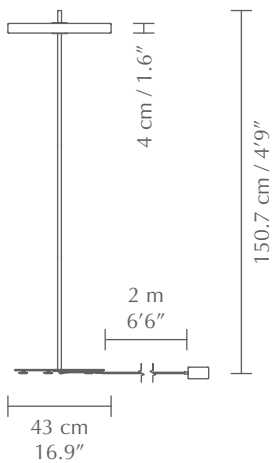

Colour variations

pearl white
(RAL: 9001)

anthracite grey
(RAL: 7016)

forest green
(RAL: 6004)

ruby red
(RAL: 3032)