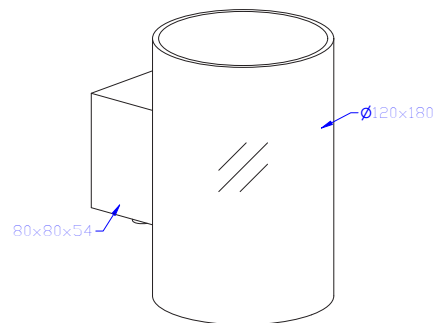

EVOKE WALL LAMP (L)

PRODUCT SPECIFICATION

Item no.	HB0303614
Category	Wall lamp
Material	Metal/Glass
Mounting	Wall
Cord length	2 m
Dimmable function	No
Socket	E14
Wattage max	40W
Classification	<input type="checkbox"/>
IP Class	IP20
Height mm	180
Ø mm	120
Light source included	No

HB03036141206
Anthracite

HB03036140105
Satin brass

HB03036140620
White

herstal