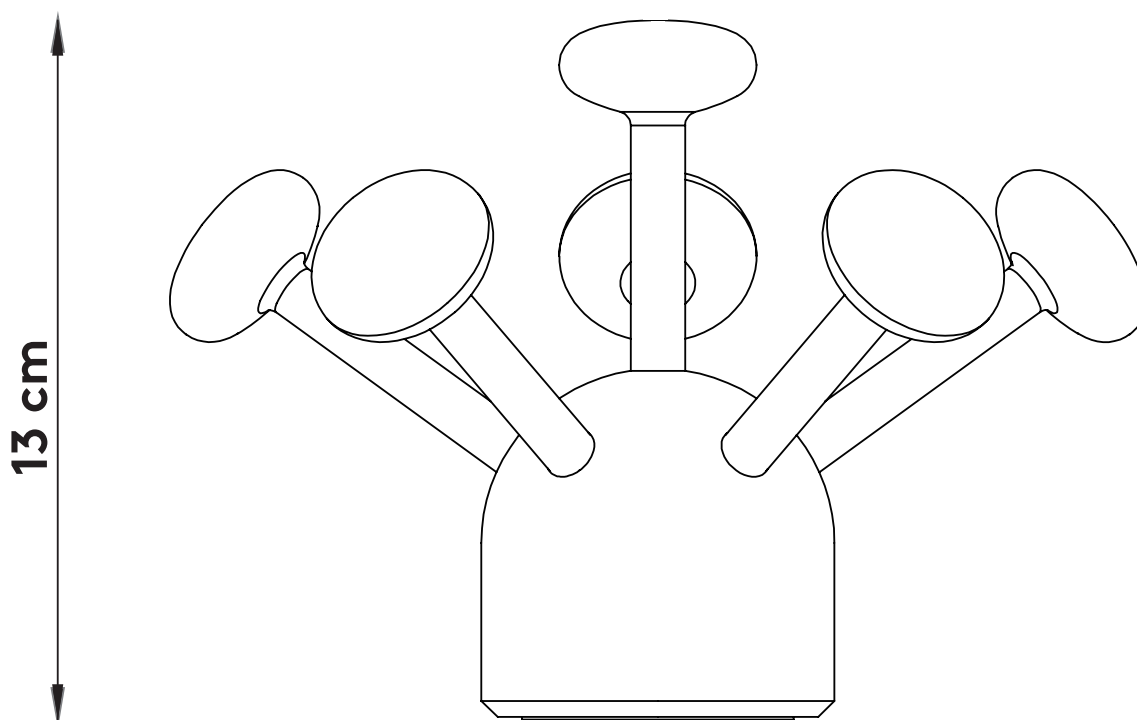

## Wall Bug

7201, 7202, 7203, 7204

DESIGN Anderssen & Voll

EUROPEAN STANDARDS EN 14749:2016

**EN**

Must be wall mounted.

Children should not hang or swing themselves in the hooks.

Clean Wall Bug with a damp cloth.

**DK**

Skal monteres på væg.

Børn må ikke hænge eller svinge sig i knagerne.

Rengør Wall Bug med en fugtig klud.

**EN**

As wall materials vary, screws for fixing to wall are not included. For advice on suitable screw systems, contact your local specialised dealer.

**1**

Ruler, level and screwdriver needed for mounting  
benyt lineal, vaterpas og skruetrækker til at montere

**2****3**

**MAX**  
**10 kg**