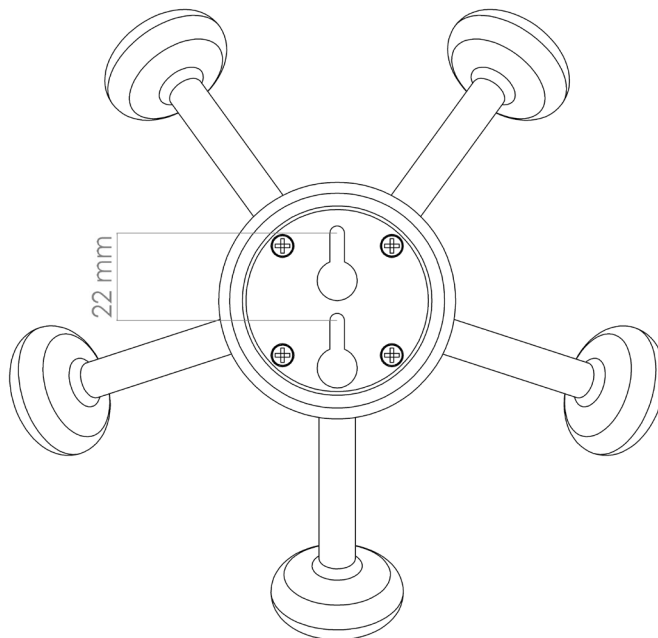

## Wall Bug

7201, 7202, 7203, 7204

DESIGN Anderssen & Voll

EUROPEAN STANDARDS EN 14749:2016

**EN**

Must be wall mounted.

Children should not hang or swing themselves in the hooks.

Clean Wall Bug with a damp cloth.

**DK**

Skal monteres på væg.

Børn må ikke hænge eller svinge sig i knagerne.

Rengør Wall Bug med en fugtig klud.

**EN**

As wall materials vary, screws for fixing to wall are not included. For advice on suitable screw systems, contact your local specialised dealer.

**1**

Ruler, level and screwdriver needed for mounting  
benyt lineal, vaterpas og skruetrækker til at montere

**2****3**

**MAX**  
**10 kg**