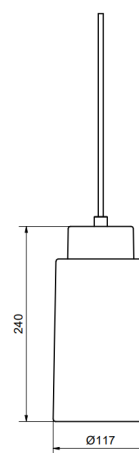

EDGE PENDANT (S)

PRODUCT SPECIFICATION

Item no.	HB1818
Category	Ceiling lamp
Material	Metal
Mounting	Ceiling hook
Cord length	2,8 m
Dimmable function	Yes
Voltage	230V
Socket	E27
Wattage max	23W
Classification	<input type="checkbox"/>
IP Class	IP20
Height mm	240
Ø mm	117
Light source included	No

HB1818054
Graphite

HB1818007
Black

HB1818036
White

herstal