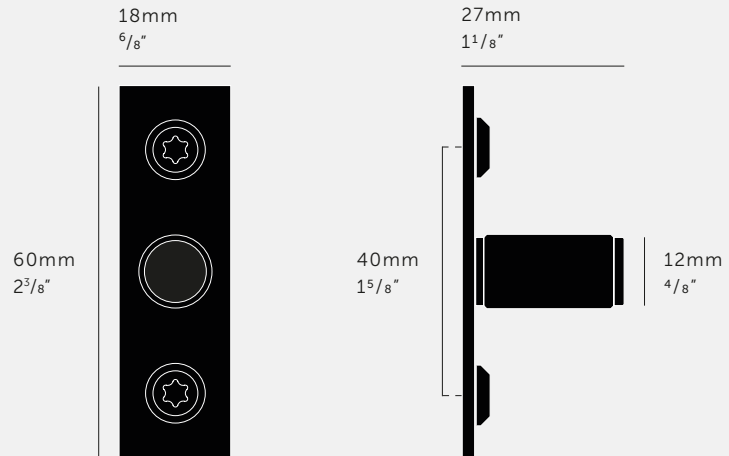

BUSTER+PUNCH

LONDON

[product.]

FURNITURE KNOB / PLATE / LINEAR

[type. **HARDWARE.**]

[knurl. **LINEAR.**]

[detail. **TORX SCREW.**]

A pair of furniture knobs made from solid metal. These knobs feature our elegant, diamond-cut, linear-knurl pattern and are refined by hand. Comes complete with machined backplates made from solid metal and finished with torx screws. Works great on cabinet doors, cupboards, kitchen units and just about anything that can open. Available in five metal finishes: steel, brass, burnt steel, gun metal and black.

[type. **HARDWARE.**]

[info. **MEASUREMENTS.**]

[info. **SPECIFICATIONS.**]

Front Fixing

* Fits doors & draws of:

min 16mm. or 5/8"*

[info. **FINISH & SKU NUMBERS.**]

[finish.]