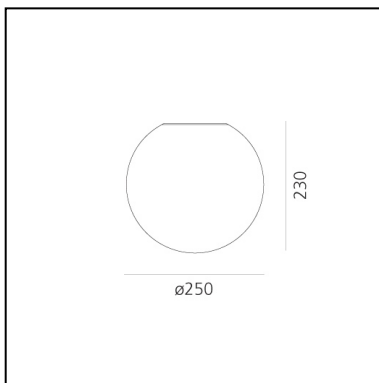

Dioscuri wall/ceiling 25

Michele De Lucchi

IP65       Dimmerable: 

LUMINAIRE

- Watt: **70W**
- Voltage: **220V-240V**
- Delivered lumens output: **1070lm**
- CCT: **2800K**
- Efficiency: **89%**
- Efficacy: **15.28lm/W**
- CRI: **100**

Notes

Lamp not included. The IP 65 degree of protection makes it also suitable for outdoor application.

DESCRIPTION

Materials: Thermoplastic resin ceiling support; acid-etched blown glass diffuser. IP65 rating makes it suitable also for outdoor use. (Only for 25, 35, 42 versions).

PRODUCT CODE: 0112010A

FEATURES

- Article Code: **0112010A**
- Colour: **White**
- Installation: **WallCeiling**
- Material: **Blown glass, polycarbonate**
- Series: **Design Collection, Architectural Outdoor**
- Area contract: **Hospitality, null, Residential**
- Emission: **Diffused**
- design by: **Michele De Lucchi**

DIMENSIONS

- Height: **cm 23**
- Diameter: **cm 25**
- Impact Resistance: **N.D.**
- Glow Wire Test: **850°**

NOT INCLUDED SOURCES

- Category: **HALO**
- Number: **1**
- Lbs: **A60**
- Watt: **77W**
- Socket: **E27**
- Color Rendering: **1a**
- Color temperature (K): **2900K**
- Duration (h): **1000h**