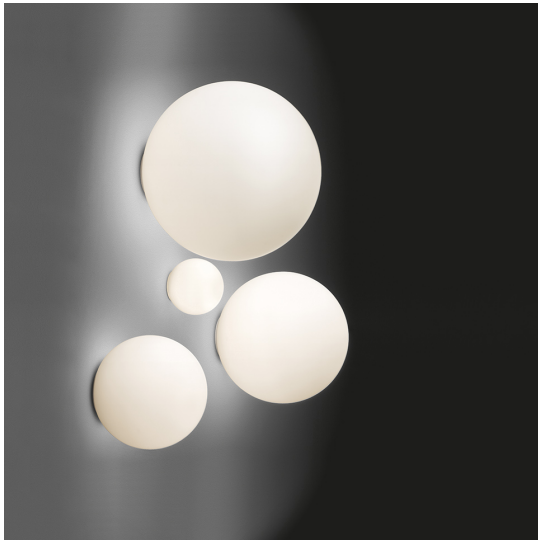

Dioscuri wall/ceiling 25

Michele De Lucchi

IP65       Dimmerable: 

LUMINAIRE

- Watt: **70W**
- Voltage: **220V-240V**
- Delivered lumens output: **1070lm**
- CCT: **2800K**
- Efficiency: **89%**
- Efficacy: **15.28lm/W**
- CRI: **100**

Notes

Lamp not included. The IP 65 degree of protection makes it also suitable for outdoor application.

DESCRIPTION

Materials: Thermoplastic resin ceiling support; acid-etched blown glass diffuser. IP65 rating makes it suitable also for outdoor use. (Only for 25, 35, 42 versions).

PRODUCT CODE: 0112010A

FEATURES

- Article Code: **0112010A**
- Colour: **White**
- Installation: **WallCeiling**
- Material: **Blown glass, polycarbonate**
- Series: **Design Collection, Architectural Outdoor**
- Area contract: **Hospitality, null, Residential**
- Emission: **Diffused**
- design by: **Michele De Lucchi**