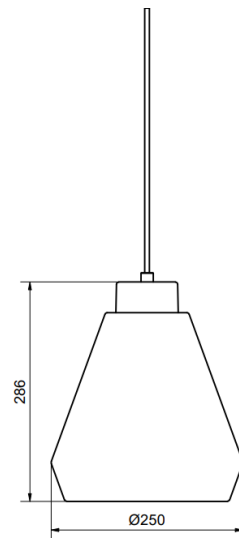

EDGE PENDANT (M)

PRODUCT SPECIFICATION

Item no.	HB1819
Category	Ceiling lamp
Material	Metal
Mounting	Ceiling hook
Cord length	2,8 m
Dimmable function	Yes
Voltage	230V
Socket	E27
Wattage max	23W
Classification	<input type="checkbox"/>
IP Class	IP20
Height mm	280
Ø mm	250
Light source included	No

HB1819054
Graphite

HB1819007
Black

HB1819036
White

herstal